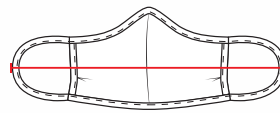

**YOUTH & ADULT  
SIZES AVAILABLE**

	Y S/M	Y L/XL	S/M	L/XL	2XL
<b>Spec Length</b> measured in inches	4	4.75	5.5	6.25	7
<b>Spec Width</b> measured in inches	11.5	12.5	13.5	14.5	15.5

**LENGTH**

Measured from top to bottom of mask at center front.

**WIDTH**

Measured across center of mask from ear loop to ear loop.

**Orders will be shipped to school and you will be emailed pick up details**

ALL SALES FINAL - NO RETURNS OR EXCHANGES

**ORDER  
DEADLINE  
OCTOBER  
31ST**